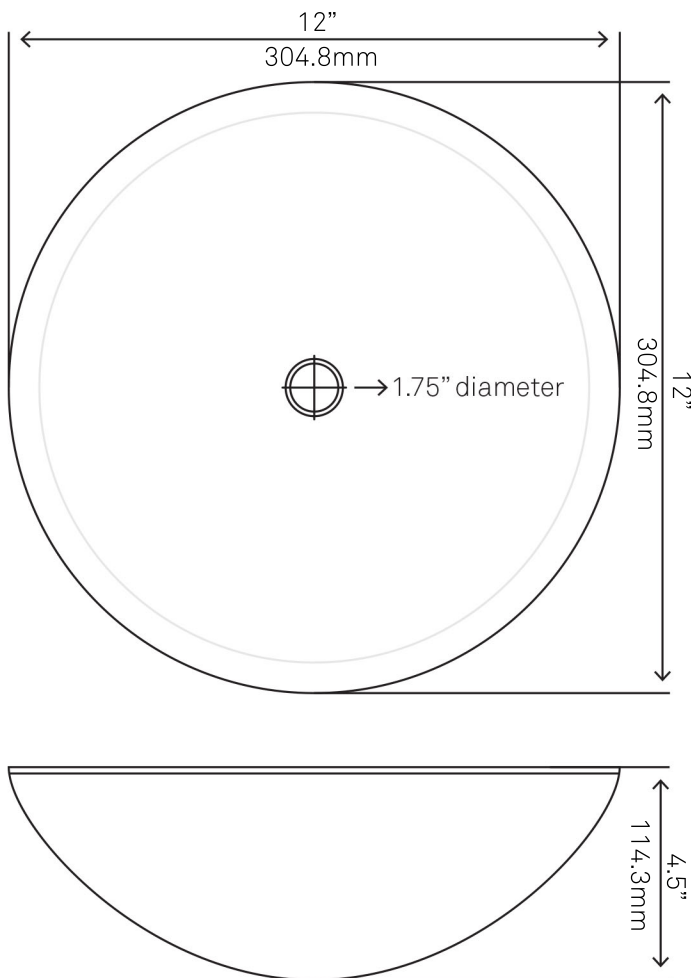

NOHP-G008-12 SANGUINELLO MINI Glass Vessel Bathroom Sink

Requested By:

Specific Features:

STANDARD SPECIFICATIONS:

- Round hand painted vessel sink
- Copper and black tones
- High tempered glass
- Stain and scratch resistant inside
- Textured painted outside
- Above counter installation
- Standard U.S. plumbing connection
- Outer dimensions 12 x 4.5-inches
- 1.75-inch drain opening
- Novatto faucet and drain sold separately

Novatto Inc
TOLL FREE 844.404.4242
www.NovattoInc.com

PUD-BN-MR Vessel Sink Pop-Up Drain and Mounting Ring, Brushed Nickel

Requested By: _____

Specific Features: _____

STANDARD SPECIFICATIONS:

- Clicker pop-up vessel sink drain and mounting ring
- Brushed Nickel finish
- Solid brass construction
- Includes rubber seals and fastener for installation
- 9-inches total pop-up length
- Fits any standard 1.75-inch drain opening
- cUPC