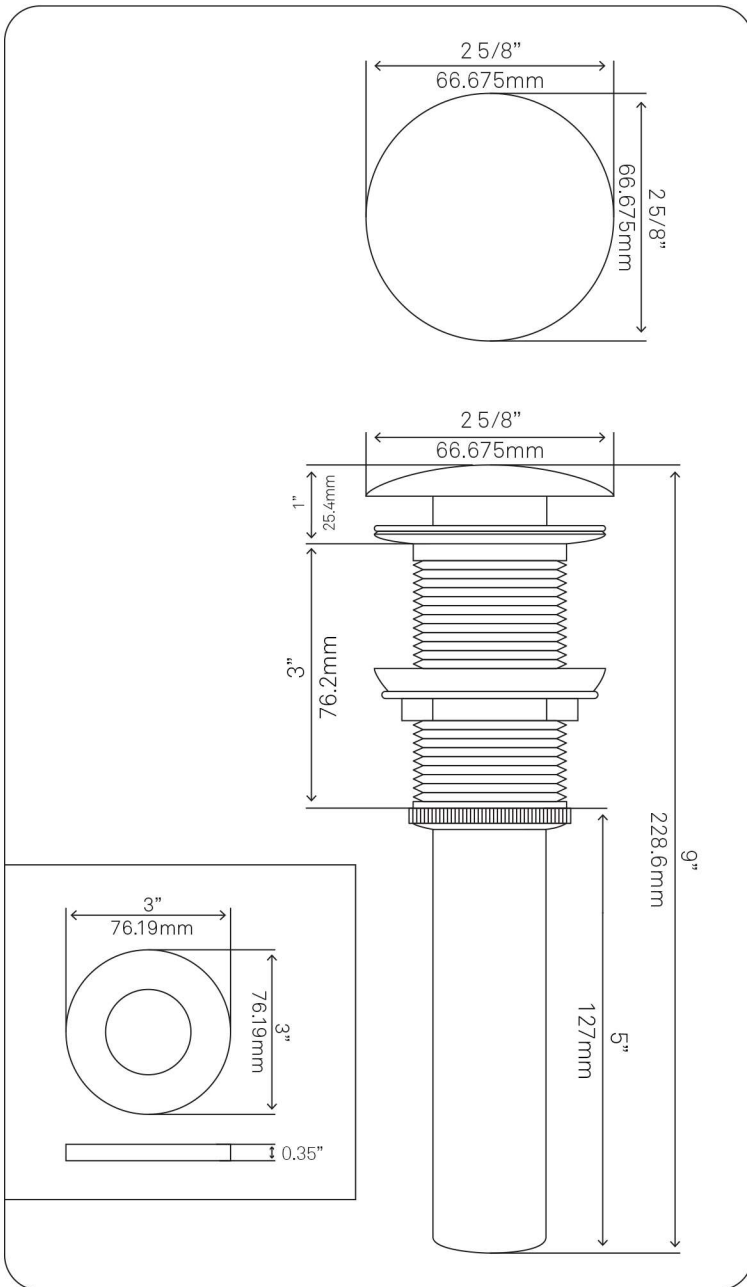

NOTES

Novatto reserves the right (1) to make changes in specifications and materials, and (2) to change or discontinue models, both without notice or obligation. Dimensions are for reference only, see www.NovattoInc.com for finish options and product availability.

Novatto Inc
TOLL FREE 844.404.4242
www.NovattoInc.com